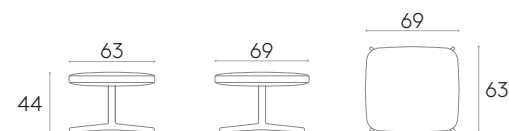

14,2 kg

1 units
17 kg
0,25 m³

COM 140cm / per unit

1 unit 100cm

8 or more units 90cm