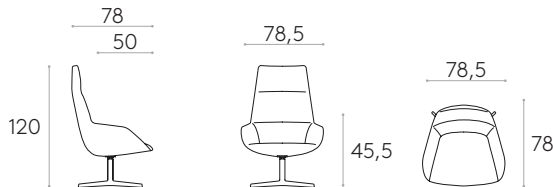

Base finishes: polyester powder coated in black and white color or polished.

19,5 kg

1 unit
25,1 kg
0,81 m³

COM 140cm / per unit

1 unit 270cm

8 or more units 265cm

Easy chair with 4 spoke aluminium swivel base (low backrest)