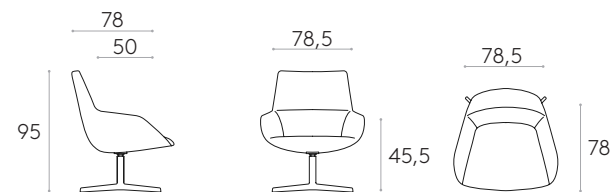

Easy chair with 4 spoke aluminium swivel base (low backrest)

Code: **DUN0520**

Upholstered lounge armchair with low backrest and 4 spoke aluminum swivel base.

Upholstery: available in all the fabrics and leathers from the INCLASS sample book. Also with fabrics supplied or specified by the customer upon approval.

Base finishes: polyester powder coated in black and white color or polished.

18,6 kg

1 units
24,2 kg
0,64 m³

COM 140cm / per unit

1 unit 250cm

8 or more units 245cm

Ottoman with 4 spoke aluminium base

Code: **DUN0530**

Upholstered ottoman with 4 spoke aluminum base. The ottoman base is not swivel.

Upholstery: available in all the fabrics and leathers from the INCLASS sample book. Also with fabrics supplied or specified by the customer upon approval.

Base finishes: polyester powder coated in black and white color or polished.