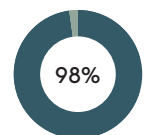

RECYCLABILITY

REMARKS

*** The percentages given in this data sheet may present slight variations due to changes in the supplier of some raw materials and rounding of numbers.

*** The percentages of the tabletops vary according to the material and the final finish. For exact percentages of tabletops, please refer to the data sheet of the tabletops.