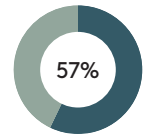

COMPOSITION

Material	Weight	Percentage
PP	2,27kg	35,1%
Steel	3,68kg	57,2%
Painted/Chromed	0,17kg	2,7%
PE	0,09kg	1,4%
TR	0,24kg	3,7%

RECYCLED

RECYCLABILITY

Chair with 4 leg frame

Code: ARY0010

COMPOSITION

Material	Weight	Percentage
PP	2,27kg	43,4%
Steel	2,59kg	49,6%
Painted/Chromed	0,12kg	2,3%
PE	0,01kg	0,2%
TR	0,24kg	4,6%