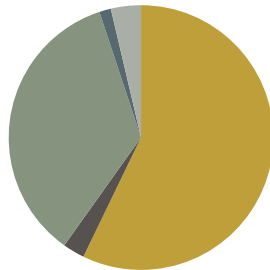

COMPOSITION

Material	Weight	Percentage
PP	2,27kg	35,1%
Steel	3,68kg	57,2%
Painted/Chromed	0,17kg	2,7%
PE	0,09kg	1,4%
TR	0,24kg	3,7%

RECYCLED

RECYCLABILITY

Chair with 4 leg frame

Code: ARY0010

COMPOSITION

Material	Weight	Percentage
PP	2,27kg	43,4%
Steel	2,59kg	49,6%
Painted/Chromed	0,12kg	2,3%
PE	0,01kg	0,2%
TR	0,24kg	4,6%