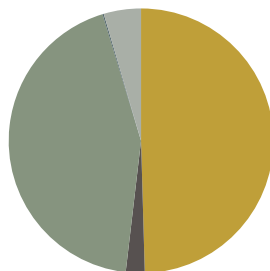

COMPOSITION

Material	Weight	Percentage
PP	2,27kg	35,1%
Steel	3,68kg	57,2%
Painted/Chromed	0,17kg	2,7%
PE	0,09kg	1,4%
TR	0,24kg	3,7%

RECYCLED

RECYCLABILITY

Chair with 4 leg frame

Code: ARY0010

COMPOSITION

Material	Weight	Percentage
PP	2,27kg	43,4%
Steel	2,59kg	49,6%
Painted/Chromed	0,12kg	2,3%
PE	0,01kg	0,2%
TR	0,24kg	4,6%

RECYCLED

RECYCLABILITY

REMARKS

\*\*\* The percentages given in this data sheet may present slight variations due to changes in the supplier of some raw materials and rounding of numbers.

\*\*\* The percentages of the tabletops vary according to the material and the final finish. For exact percentages of tabletops, please refer to the data sheet of the tabletops.