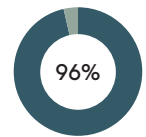

COMPOSITION

Material	Weight	Percentage
PP	2,27kg	35,1%
Steel	3,68kg	57,2%
Painted/Chromed	0,17kg	2,7%
PE	0,09kg	1,4%
TR	0,24kg	3,7%

RECYCLED

RECYCLABILITY

Chair with 4 leg frame

Code: ARY0010

COMPOSITION

Material	Weight	Percentage
PP	2,27kg	43,4%
Steel	2,59kg	49,6%
Painted/Chromed	0,12kg	2,3%
PE	0,01kg	0,2%
TR	0,24kg	4,6%