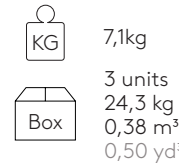

Product with GREENGUARD Gold Certificate.

COM 140cm / 55,1" per unit	
1 unit	100cm / 39,4"
8 or more units	95cm / 37,4"
* COM will be priced as G2	

Chair with 4 leg frame (upholstered shell)

Code: **ANN0040**