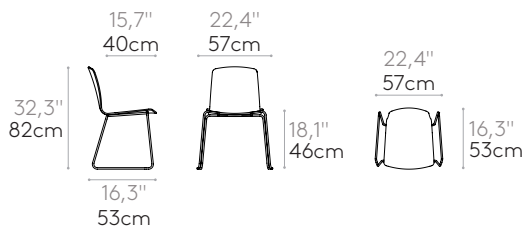

Chair with sled frame (wooden shell)

Code: **ANN0010**

Stackable plywood shell chair with round steel rod sled frame. Optional upholstered seat pad available.

Seat shell finishes: in any of the beech, oak and walnut finishes or lacquered in colours W1 and W2 from our wood swatch card.

Frame finishes: in chrome or micro-textured powder coated in colours M1 and M2 from our metallic swatch card.

Glides: plastic glides as standard. Felt glides are available with an upcharge.

Product with GREENGUARD Gold Certificate.