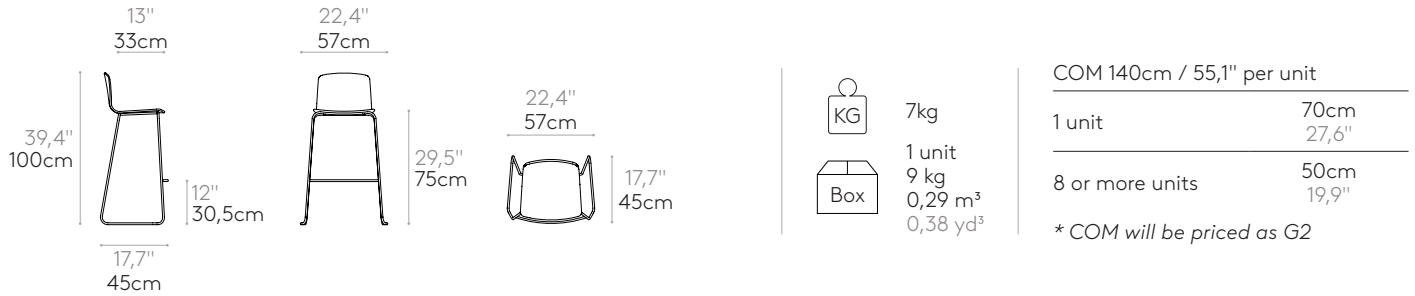

High stool with sled frame (upholstered shell)

Code: **ANN0090**

High stool with upholstered shell seat and round steel rod sled frame.

Upholstery: in all the fabrics and leathers indicated in our finishes book.

Frame finishes: in chrome or micro-textured powder coated in colours M1 and M2 from our metallic swatch card.

Glides: plastic glides as standard. Felt glides are available with an upcharge.

Product with GREENGUARD Gold Certificate.