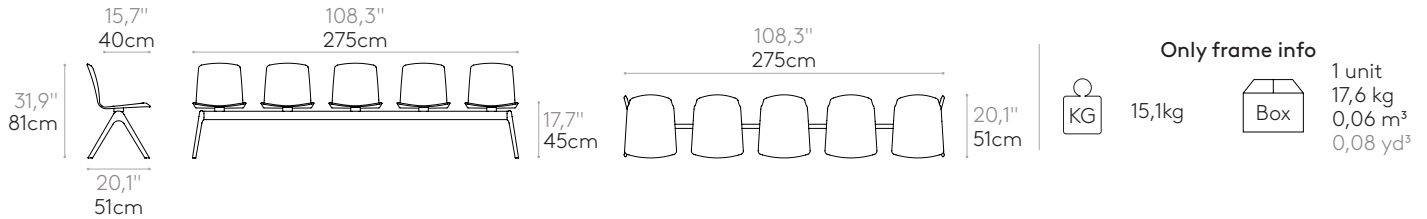

5 seater bench frame with legs (seats not included)

Code: ANN0105