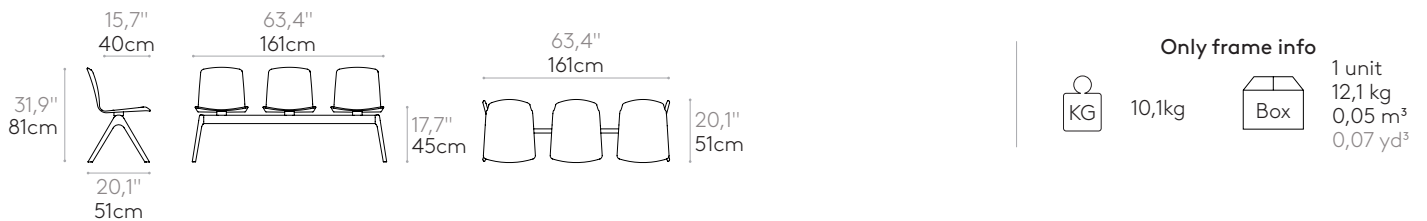

3 seater bench frame with legs (seats not included)

Code: ANN0103