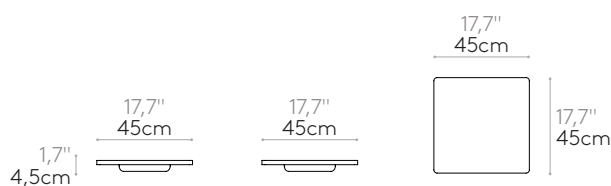

Tabletop for bench

Code: **ANN0060MA**

Side tabletop for bench.
Can be placed in any position.

Finishes: in any of the beech and oak finishes or lacquered in colours W1 and W2 from the tabletops swatch card.