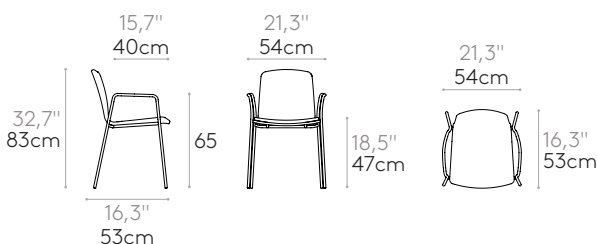

Armchair with 4 leg frame (upholstered shell)

Code: **ANN0045**

Stackable armchair with upholstered shell seat and round steel tube 4 leg frame.

Upholstery: in all the fabrics and leathers indicated in our finishes book.

Frame finishes: in chrome or micro-textured powder coated in colours M1 and M2 from our metallic swatch card.

Glides: plastic glides as standard. Felt glides are available with an upcharge.

Product with GREENGUARD Gold Certificate.