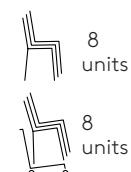

Stackable armchair with plywood shell seat and round steel tube 4 leg frame. Optional upholstered seat pad available.

Seat shell finishes: in any of the beech, oak and walnut finishes or lacquered in colours W1 and W2 from our wood swatch card.

Frame finishes: in chrome or micro-textured powder coated in colours M1 and M2 from our metallic swatch card.

Glides: plastic glides as standard. Felt glides are available with an upcharge.

Product with GREENGUARD Gold Certificate.