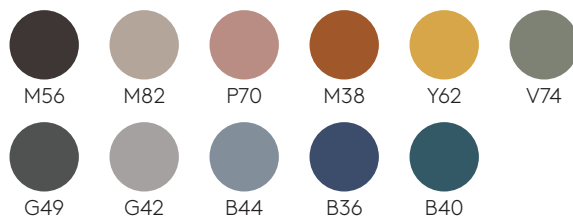

WARRANTY

5 years

FINISHES

Finishes book [+info](#)

Upholstery: All fabrics and leathers indicated in our finishes book.

Steel frames

M1 colours

M2 colours

Chrome

Wooden seat shells

Beech

Oak

Walnut

W1 colours

W2 colours

Chair with sled frame (wooden shell)