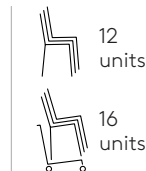

Stackable chair with upholstered shell seat and round steel tube 4 leg frame.

Upholstery: in all the fabrics and leathers indicated in our finishes book.

Frame finishes: in chrome or micro-textured powder coated in colours M1 and M2 from our metallic swatch card.

Glides: plastic glides as standard. Felt glides are available with an upcharge.

Product with GREENGUARD Gold Certificate.

COM 140cm / 55,1" per unit	
1 unit	100cm / 39,4"
8 or more units	95cm / 37,4"
* COM will be priced as G2