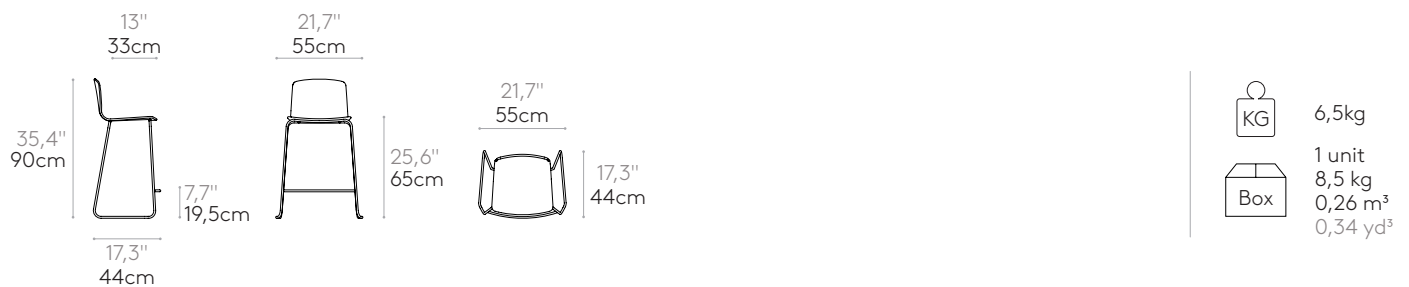

Medium stool with sled frame (wooden shell)

Code: **ANN0085**

Medium stool with plywood shell seat and round steel rod sled frame. Optional upholstered seat pad available.

Seat shell finishes: in any of the beech, oak and walnut finishes or lacquered in colours W1 and W2 from our wood swatch card.

Frame finishes: in chrome or micro-textured powder coated in colours M1 and M2 from our metallic swatch card.

Glides: plastic glides as standard. Felt glides are available with an upcharge.

Product with GREENGUARD Gold Certificate.