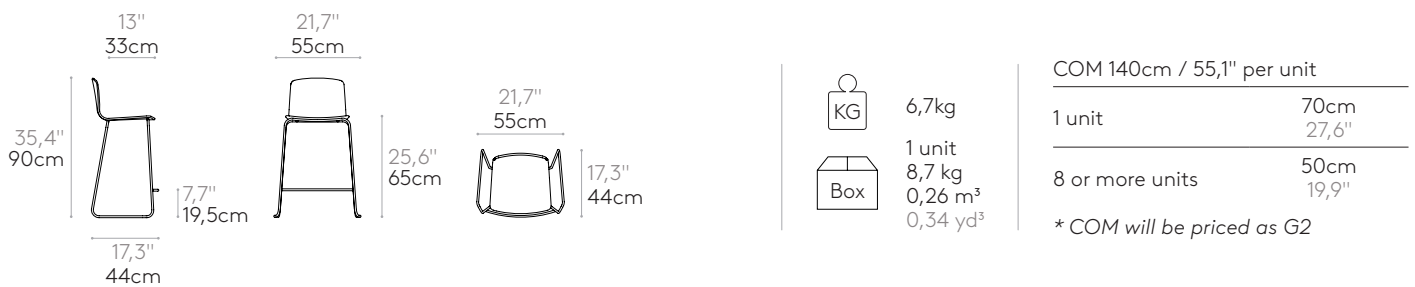

Medium stool with sled frame (upholstered shell)

Code: **ANN0095**

Medium stool with upholstered shell seat and round steel rod sled frame.

Upholstery: in all the fabrics and leathers indicated in our finishes book.

Frame finishes: in chrome or micro-textured powder coated in colours M1 and M2 from our metallic swatch card.

Glides: plastic glides as standard. Felt glides are available with an upcharge.

Product with GREENGUARD Gold Certificate.