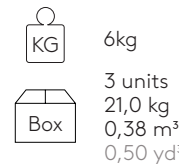

Stackable chair with upholstered shell seat and round steel tube 4 leg frame.

Upholstery: in all the fabrics and leathers indicated in our finishes book.

Frame finishes: in chrome or micro-textured powder coated in colours M1 and M2 from our metallic swatch card.

Glides: plastic glides as standard. Felt glides are available with an upcharge.

Product with GREENGUARD Gold Certificate.

COM 140cm / 55,1" per unit	
1 unit	100cm / 39,4"
8 or more units	95cm / 37,4"
* COM will be priced as G2