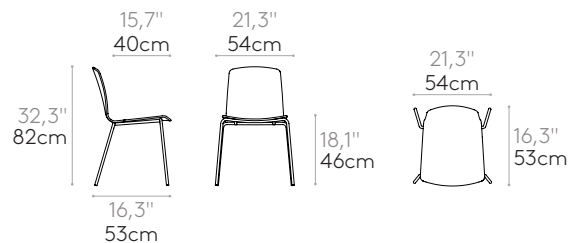

Chair with 4 leg frame (wooden shell)

Code: **ANN0020**

Stackable chair with plywood shell seat and round steel tube 4 leg frame. Optional upholstered seat pad available.

Seat shell finishes: in any of the beech, oak and walnut finishes or lacquered in colours W1 and W2 from our wood swatch card.

Frame finishes: in chrome or micro-textured powder coated in colours M1 and M2 from our metallic swatch card.

Glides: plastic glides as standard. Felt glides are available with an upcharge.

Product with GREENGUARD Gold Certificate.