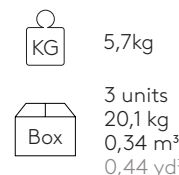

Stackable armchair with upholstered shell seat and round steel tube 4 leg frame.

Upholstery: in all the fabrics and leathers indicated in our finishes book.

Frame finishes: in chrome or micro-textured powder coated in colours M1 and M2 from our metallic swatch card.

Glides: plastic glides as standard. Felt glides are available with an upcharge.

Product with GREENGUARD Gold Certificate.