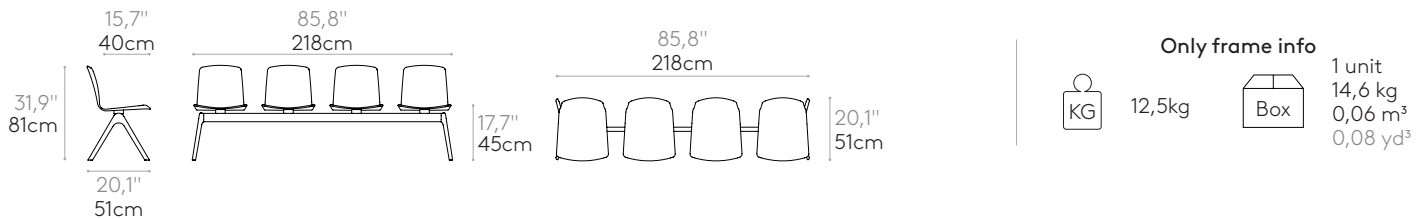

4 seater bench frame with legs (seats not included)

Code: ANN0104