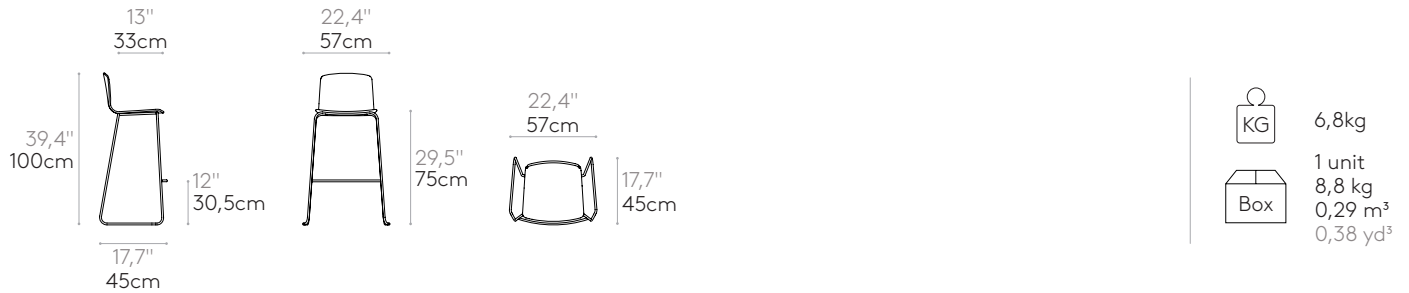

High stool with sled frame (wooden shell)

Code: **ANN0080**

High stool with plywood shell seat and round steel rod sled frame. Optional upholstered seat pad available.

Seat shell finishes: in any of the beech, oak and walnut finishes or lacquered in colours W1 and W2 from our wood swatch card.

Frame finishes: in chrome or micro-textured powder coated in colours M1 and M2 from our metallic swatch card.

Glides: plastic glides as standard. Felt glides are available with an upcharge.

Product with GREENGUARD Gold Certificate.