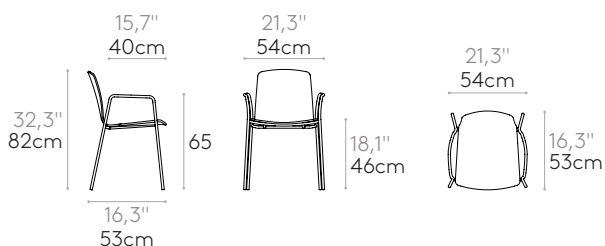

Armchair with 4 leg frame (wooden shell)

Code: **ANN0025**

Stackable armchair with plywood shell seat and round steel tube 4 leg frame. Optional upholstered seat pad available.

Seat shell finishes: in any of the beech, oak and walnut finishes or lacquered in colours W1 and W2 from our wood swatch card.

Frame finishes: in chrome or micro-textured powder coated in colours M1 and M2 from our metallic swatch card.

Glides: plastic glides as standard. Felt glides are available with an upcharge.

Product with GREENGUARD Gold Certificate.