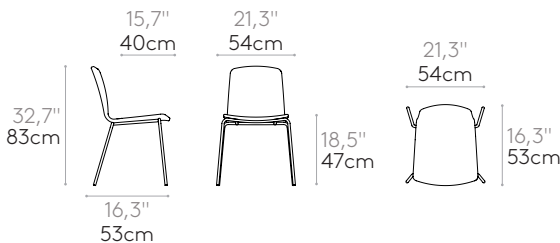

Chair with 4 leg frame (upholstered shell)

Code: **ANN0040**

Stackable chair with upholstered shell seat and round steel tube 4 leg frame.

Upholstery: in all the fabrics and leathers indicated in our finishes book.

Frame finishes: in chrome or micro-textured powder coated in colours M1 and M2 from our metallic swatch card.

Glides: plastic glides as standard. Felt glides are available with an upcharge.

Product with GREENGUARD Gold Certificate.