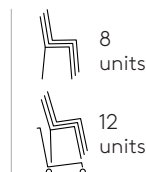

Stackable armchair with upholstered shell seat and round steel tube 4 leg frame.

Upholstery: in all the fabrics and leathers indicated in our finishes book.

Frame finishes: in chrome or micro-textured powder coated in colours M1 and M2 from our metallic swatch card.

Glides: plastic glides as standard. Felt glides are available with an upcharge.

Product with GREENGUARD Gold Certificate.