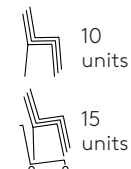

Stackable chair with plywood shell seat and round steel tube 4 leg frame. Optional upholstered seat pad available.

Seat shell finishes: in any of the beech, oak and walnut finishes or lacquered in colours W1 and W2 from our wood swatch card.

Frame finishes: in chrome or micro-textured powder coated in colours M1 and M2 from our metallic swatch card.

Glides: plastic glides as standard. Felt glides are available with an upcharge.

Product with GREENGUARD Gold Certificate.

	5,7kg
	4 units 25,8 kg 0,38 m³ 0,50 yd³