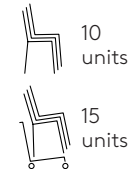

Stackable plywood shell chair with round steel rod sled frame. Optional upholstered seat pad available.

Seat shell finishes: in any of the beech, oak and walnut finishes or lacquered in colours W1 and W2 from our wood swatch card.

Frame finishes: in chrome or micro-textured powder coated in colours M1 and M2 from our metallic swatch card.

Glides: plastic glides as standard. Felt glides are available with an upcharge.

Product with GREENGUARD Gold Certificate.

	6,8kg
	3 units 23,4 kg 0,38 m³ 0,50 yd³