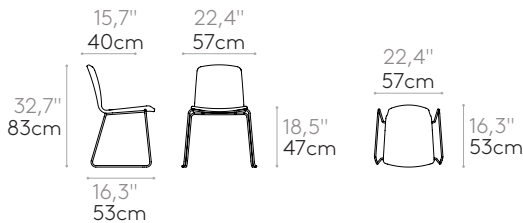

Chair with sled frame (upholstered shell)

Code: **ANN0030**

Stackable upholstered chair with round steel rod sled frame.

Upholstery: in all the fabrics and leathers indicated in our finishes book.

Frame finishes: in chrome or micro-textured powder coated in colours M1 and M2 from our metallic swatch card.

Glides: plastic glides as standard. Felt glides are available with an upcharge.

Product with GREENGUARD Gold Certificate.