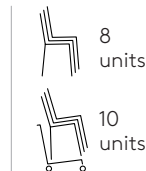

Stackable upholstered chair with round steel rod sled frame.

Upholstery: in all the fabrics and leathers indicated in our finishes book.

Frame finishes: in chrome or micro-textured powder coated in colours M1 and M2 from our metallic swatch card.

Glides: plastic glides as standard. Felt glides are available with an upcharge.

Product with GREENGUARD Gold Certificate.

COM 140cm / 55,1" per unit	
1 unit	100cm / 39,4"
8 or more units	95cm / 37,4"
* COM will be priced as G2