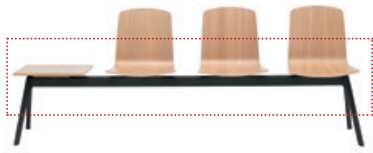

Bench frame with legs (seats not included)