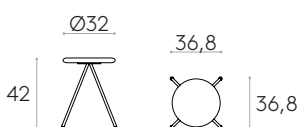

Tabouret H.42cm (assise rembourrée)

Code: **SUN0240**

Tabouret H.42cm with assise rembourrée and 4 leg steel base.

Seat finishes: available in all the fabrics and leathers from the sample book. Also with fabrics supplied or specified by the customer upon approval.

Upholstery: available in all the materials indicated in the finishes book.

Glides: plastic glides as standard. Plastic glides with felt are available with an upcharge.