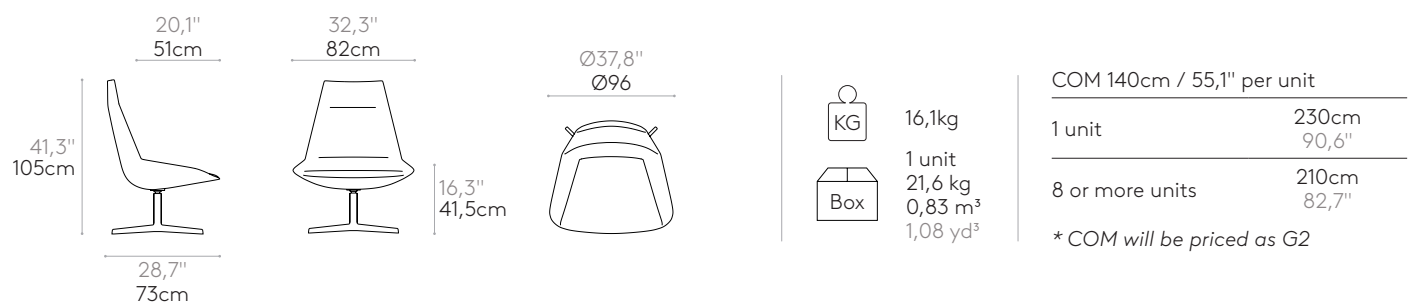

Lounge chair with high back and flat 4 spoke aluminum base

Code: **DUN0055**

Upholstered lounge chair with high backrest and flat 4 spoke swivel base made of cast aluminum with self-return.
Upholstery: in all the fabrics and leathers indicated in our finishes book.
Base finishes: polished or micro-textured powder coated in colours M1 and M2 from our metallic swatch card.
Glides: plastic glides as standard. Felt glides are available with an upcharge.

Product with GREENGUARD Gold Certificate.