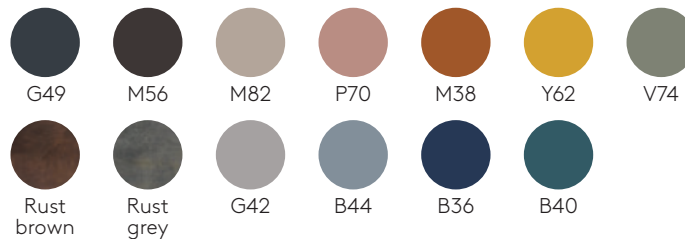

Steel bases

M1 colours

M2 colours

Chrome

Aluminum bases

M1 colours

M2 colours

Polished