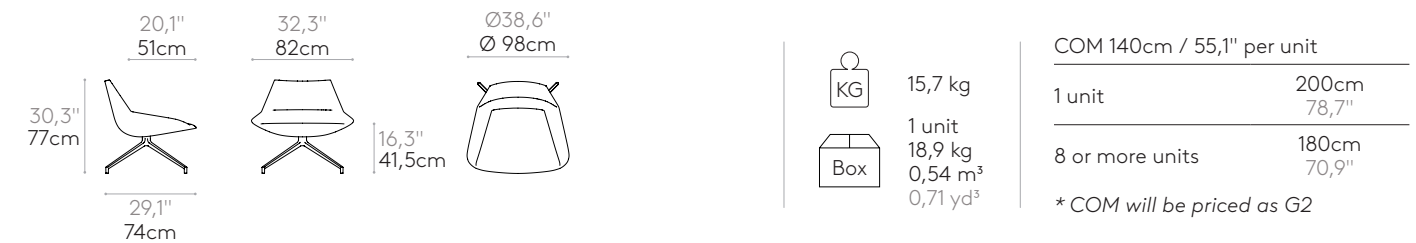

Lounge chair with high back and high 4 spoke aluminum swivel base

Code: **DUN0025**

Upholstered lounge chair with high backrest and high 4 spoke swivel base made of cast aluminum.
Upholstery: in all the fabrics and leathers indicated in our finishes book.
Base finishes: polished or micro-textured powder coated in colours M1 and M2 from our metallic swatch card.
Glides: plastic glides as standard. Felt glides are available with an upcharge.

Product with GREENGUARD Gold Certificate.

Lounge chair with low back and high 4 spoke aluminum swivel base

Code: **DUN0020**

Upholstered lounge chair with low backrest and high 4 spoke swivel base made of cast aluminum.
Upholstery: in all the fabrics and leathers indicated in our finishes book.
Base finishes: polished or micro-textured powder coated in colours M1 and M2 from our metallic swatch card.
Glides: plastic glides as standard. Felt glides are available with an upcharge.

Product with GREENGUARD Gold Certificate.

Lounge chair with high back and flat 4 spoke aluminum base

Code: **DUN0055**

Upholstered lounge chair with high backrest and flat 4 spoke swivel base made of cast aluminum with self-return.
Upholstery: in all the fabrics and leathers indicated in our finishes book.
Base finishes: polished or micro-textured powder coated in colours M1 and M2 from our metallic swatch card.
Glides: plastic glides as standard. Felt glides are available with an upcharge.

Product with GREENGUARD Gold Certificate.