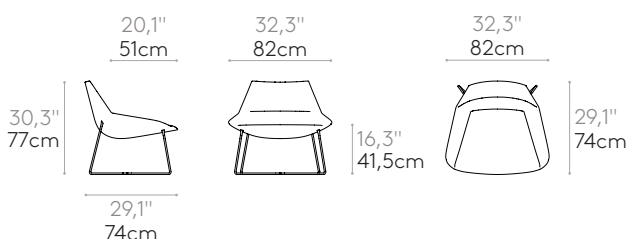

Product with GREENGUARD Gold Certificate.

	15,4kg
	1 unit 18,6 kg 0,54 m ³ 0,71 yd ³

COM 140cm / 55,1" per unit	
1 unit	200cm 78,7"
8 or more units	180cm 70,9"
* COM will be priced as G2	

Lounge chair with high back and rod frame

Product with GREENGUARD Gold Certificate.

	15kg
	1 unit 20,5 kg 0,83 m ³ 1,08 yd ³

COM 140cm / 55,1" per unit	
1 unit	230cm 90,6"
8 or more units	210cm 82,7"
* COM will be priced as G2	

Lounge chair with low back and rod frame

Product with GREENGUARD Gold Certificate.

	13,4kg
	1 unit 16,6 kg 0,54 m ³ 0,71 yd ³

COM 140cm / 55,1" per unit	
1 unit	200cm 78,7"
8 or more units	180cm 70,9"
* COM will be priced as G2	

Lounge chair with high back and 4 spoke wooden swivel base