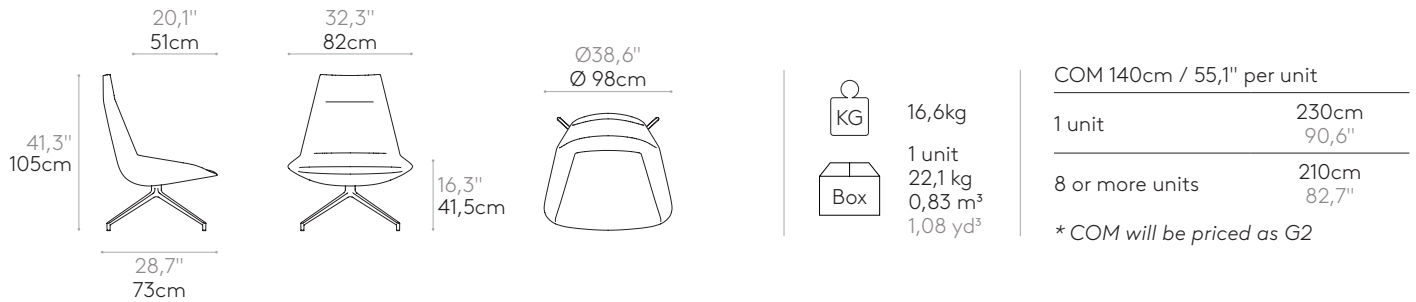

Lounge chair with high back and high 4 spoke aluminum swivel base

Code: **DUN0025**

Upholstered lounge chair with high backrest and high 4 spoke swivel base made of cast aluminum.
Upholstery: in all the fabrics and leathers indicated in our finishes book.
Base finishes: polished or micro-textured powder coated in colours M1 and M2 from our metallic swatch card.
Glides: plastic glides as standard. Felt glides are available with an upcharge.

Product with GREENGUARD Gold Certificate.

Lounge chair with low back and high 4 spoke aluminum swivel base

Code: **DUN0020**

Upholstered lounge chair with low backrest and high 4 spoke swivel base made of cast aluminum.
Upholstery: in all the fabrics and leathers indicated in our finishes book.
Base finishes: polished or micro-textured powder coated in colours M1 and M2 from our metallic swatch card.
Glides: plastic glides as standard. Felt glides are available with an upcharge.

Product with GREENGUARD Gold Certificate.