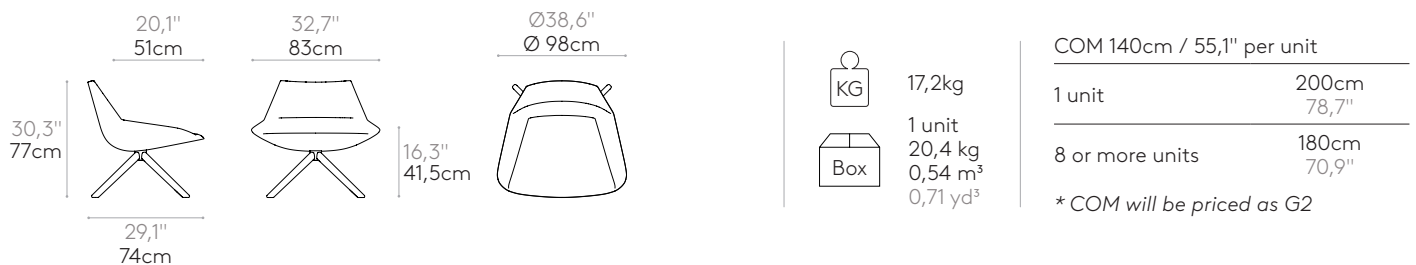

Lounge chair with low back and 4 spoke wooden swivel base

Code: **DUN0040MA**

Upholstered lounge chair with low backrest and 4 spoke swivel oak base, reinforced with an inner steel structure.

Upholstery: in all the fabrics and leathers indicated in our finishes book.

Leg finishes: in any of the oak finishes from our wood swatch card.

Glides: plastic glides as standard. Felt glides are available with an upcharge.

Product with GREENGUARD Gold Certificate.