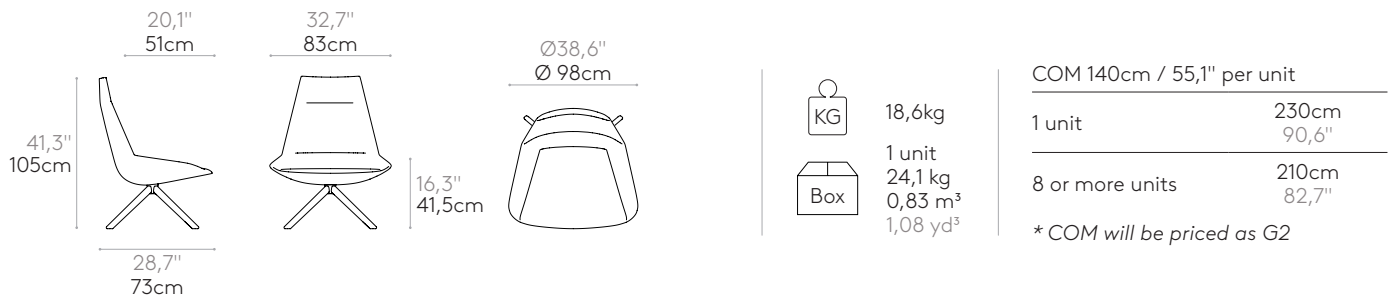

Lounge chair with high back and 4 spoke wooden swivel base

Code: **DUN0045MA**

Upholstered lounge chair with high backrest and 4 spoke swivel oak base, reinforced with an inner steel structure.

Upholstery: in all the fabrics and leathers indicated in our finishes book.

Leg finishes: in any of the oak finishes from our wood swatch card.

Glides: plastic glides as standard. Felt glides are available with an upcharge.

Product with GREENGUARD Gold Certificate.