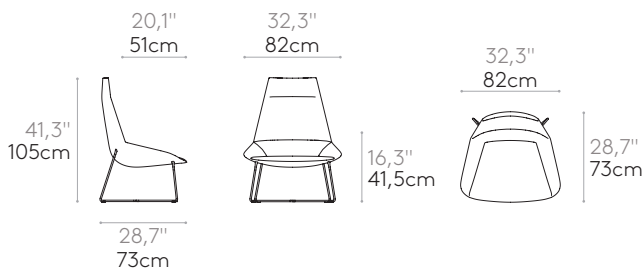

Product with GREENGUARD Gold Certificate.

	15,4kg
	1 unit 18,6 kg 0,54 m ³ 0,71 yd ³

COM 140cm / 55,1" per unit	
1 unit	200cm 78,7"
8 or more units	180cm 70,9"
* COM will be priced as G2	

Lounge chair with high back and rod frame

Product with GREENGUARD Gold Certificate.

	15kg
	1 unit 20,5 kg 0,83 m ³ 1,08 yd ³

COM 140cm / 55,1" per unit	
1 unit	230cm 90,6"
8 or more units	210cm 82,7"
* COM will be priced as G2	

Lounge chair with low back and rod frame