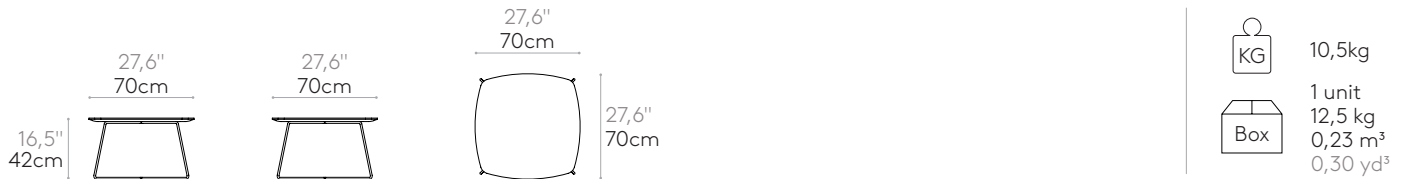

Low table

Code: **DUN0070**

Occasional table with wooden top and round steel rod frame.

Top finishes: in any of the oak veneer finishes or lacquered in colours W1 and W2 from our tabletops swatch card.

Base finishes: in chrome or micro-textured powder coated in colours M1 and M2 from our metallic swatch card.

Glides: plastic glides as standard. Felt glides are available with an upcharge.

OPTIONAL ITEMS & ACCESSORIES

Code	Description
DUN0080OP	Set of 4 felt glides for sled frame (upcharge)
DUN0090OP	Set of 4 felt glides for 4 spoke aluminum swivel base (upcharge)
DUN0155OP	Set of 4 felt glides for wooden base (upcharge)
DUN0580OP	Set of 4 felt glides for 4 spoke aluminum flat base (upcharge)