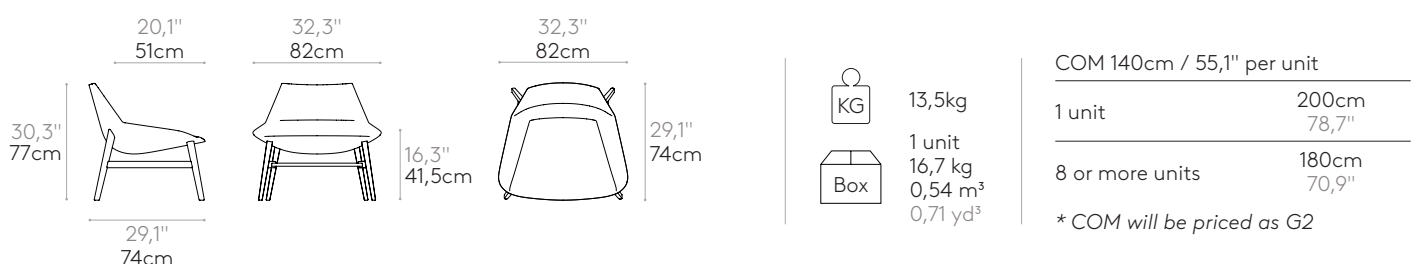

Lounge chair with low back and wooden 4 leg frame

Code: **DUN0040MA**

Upholstered lounge chair with low backrest and 4 leg frame in solid oak.

Upholstery: in all the fabrics and leathers indicated in our finishes book.

Frame finishes: in any of the oak finishes from our wood swatch card.

Glides: plastic glides as standard. Felt glides are available with an upcharge.

Product with GREENGUARD Gold Certificate.