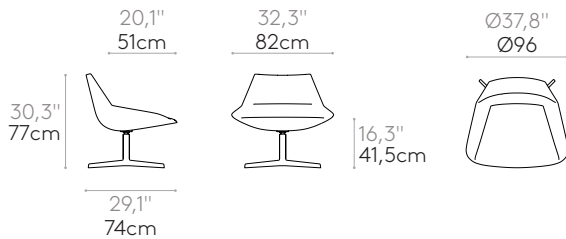

Product with GREENGUARD Gold Certificate.

	15,4kg
	1 unit 18,6 kg 0,54 m ³ 0,71 yd ³

COM 140cm / 55,1" per unit	
1 unit	200cm 78,7"
8 or more units	180cm 70,9"
* COM will be priced as G2	

Lounge chair with high back and rod frame

Product with GREENGUARD Gold Certificate.

	15kg
	1 unit 20,5 kg 0,83 m ³ 1,08 yd ³

COM 140cm / 55,1" per unit	
1 unit	230cm 90,6"
8 or more units	210cm 82,7"
* COM will be priced as G2	

Lounge chair with low back and rod frame