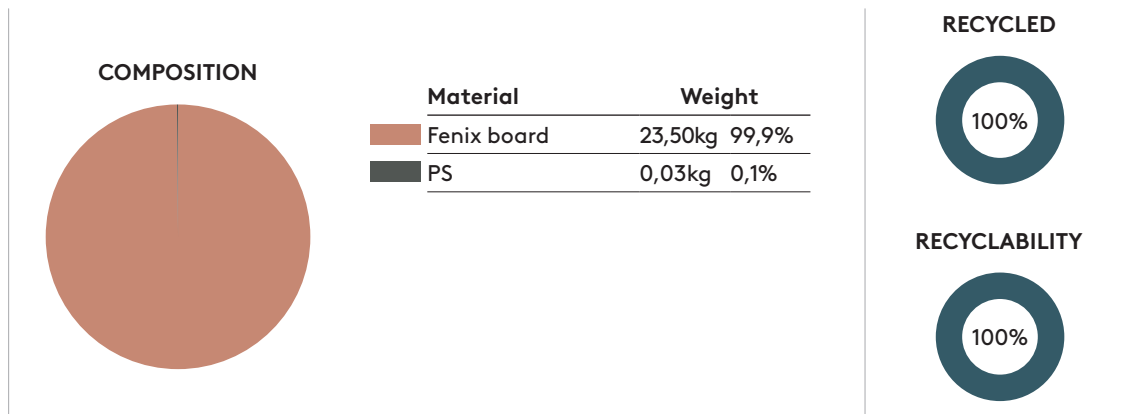

Table top (Fenix)

Code: **SU*******

*****The values are calculated for the 160x80cm table top. The % are similar for all the table tops, in case you need a specific one, please contact with our Customer Service.