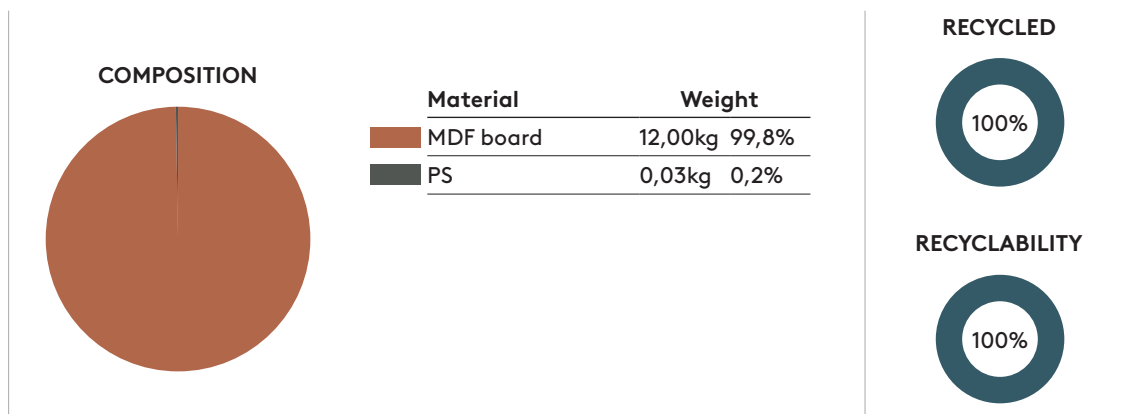

Table top (Lacquered MDF)

Code: **SU*******

*****The values are calculated for the 160x80cm table top. The % are similar for all the table tops, in case you need a specific one, please contact with our Customer Service.

REMARKS

*** The percentages given in this data sheet may present slight variations due to changes in the supplier of some raw materials and rounding of numbers.