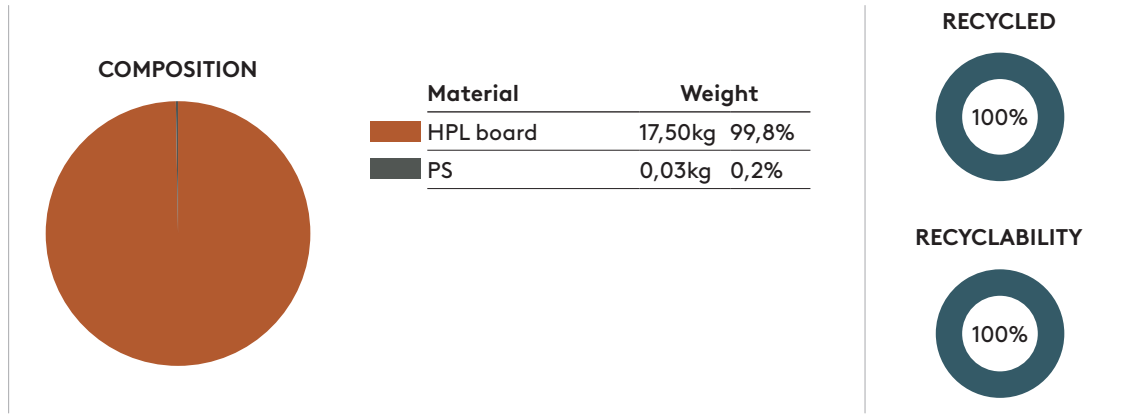

Table top (HPL)

Code: **SU*******

*****The values are calculated for the 160x80cm table top. The % are similar for all the table tops, in case you need a specific one, please contact with our Customer Service.