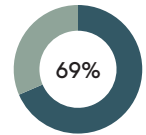

PRODUCT ECO PASSPORT

Stool H.75cm (wooden seat) (Oak/Walnut)

Code: SUN0030

COMPOSITION

Material	Weight
Steel	3,57kg 68,8%
Solid wood	1,42kg 27,5%
Paint/chrome	0,16kg 3,2%
PA	0,02kg 0,5%

RECYCLED

RECYCLABILITY

Product with GREENGUARD Gold Certificate.

Stool H.75cm (wooden seat) (MDF)

Code: SUN0030

COMPOSITION

Material	Weight
Steel	3,57kg 67,0%
MDF board	1,56kg 29,4%
Paint/chrome	0,16kg 3,1%
PA	0,02kg 0,5%

RECYCLED

RECYCLABILITY

Product with GREENGUARD Gold Certificate.

Stool H.75cm (upholstered seat)

Code: SUN0040

COMPOSITION

Material	Weight
Steel	3,57kg 68,3%
Molded PU foam	0,77kg 14,8%
MDF board	0,47kg 9,1%
Fabric and leather	0,21kg 4,1%
Paint/chrome	0,16kg 3,2%
PA	0,02kg 0,5%

RECYCLED

RECYCLABILITY

Product with GREENGUARD Gold Certificate.