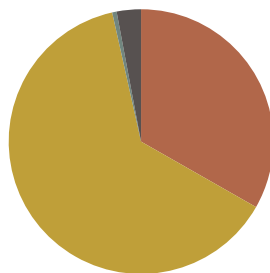

COMPOSITION

Material	Weight	
Steel	2,98kg	63,3%
MDF board	1,56kg	33,2%
Paint/chrome	0,09kg	3,0%
PA	0,02kg	0,5%