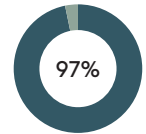

RECYCLABILITY

Product with GREENGUARD Gold Certificate.

Stool H.75cm (wooden seat) (MDF)

Code: SUN0030