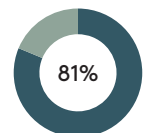

PRODUCT ECO PASSPORT

Stool H.75cm (wooden seat) (Oak/Walnut)

Code: SUN0030

COMPOSITION

Material	Weight
Steel	3,57kg 68,8%
Solid wood	1,42kg 27,5%
Paint/chrome	0,16kg 3,2%
PA	0,02kg 0,5%

RECYCLED

RECYCLABILITY

Product with GREENGUARD Gold Certificate.

Stool H.75cm (wooden seat) (MDF)

Code: SUN0030

COMPOSITION

Material	Weight
Steel	3,57kg 67,0%
MDF board	1,56kg 29,4%
Paint/chrome	0,16kg 3,1%
PA	0,02kg 0,5%

RECYCLED

RECYCLABILITY

Product with GREENGUARD Gold Certificate.

Stool H.75cm (upholstered seat)

Code: SUN0040

COMPOSITION

Material	Weight
Steel	3,57kg 68,3%
Molded PU foam	0,77kg 14,8%
MDF board	0,47kg 9,1%
Fabric and leather	0,21kg 4,1%
Paint/chrome	0,16kg 3,2%
PA	0,02kg 0,5%

RECYCLED

RECYCLABILITY

Product with GREENGUARD Gold Certificate.