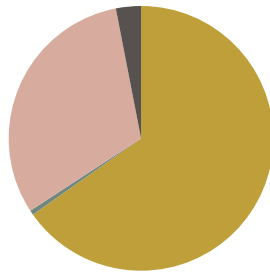

RECYCLED

RECYCLABILITY

Product with GREENGUARD Gold Certificate.

Stool H.42cm (wooden seat) (Oak/Walnut)

Code: SUN0230

COMPOSITION

| Material     | Weight |       |
|--------------|--------|-------|
| Steel        | 2,98kg | 65,2% |
| Solid wood   | 1,42kg | 31,1% |
| Paint/chrome | 0,14kg | 3,1%  |
| PA           | 0,02kg | 0,6%  |