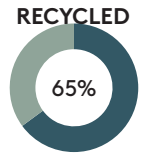

RECYCLED

RECYCLABILITY

Product with GREENGUARD Gold Certificate.

Stool H.42cm (wooden seat) (Oak/Walnut)

Code: SUN0230

COMPOSITION

| Material     | Weight |       |
|--------------|--------|-------|
| Steel        | 2,98kg | 65,2% |
| Solid wood   | 1,42kg | 31,1% |
| Paint/chrome | 0,14kg | 3,1%  |
| PA           | 0,02kg | 0,6%  |