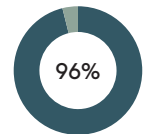

Stool H.62cm (wooden seat) (Oak/Walnut)

Code: SUN0130

COMPOSITION

Material	Weight	
Steel	3,36kg	67,6%
Solid wood	1,42kg	28,7%
Paint/chrome	0,15kg	3,2%
PA	0,02kg	0,5%

RECYCLED

RECYCLABILITY

Product with GREENGUARD Gold Certificate.

Stool H.62cm (wooden seat) (MDF)

Code: SUN0130

COMPOSITION

Material	Weight	
Steel	3,36kg	65,7%
MDF board	1,56kg	30,7%
Paint/chrome	0,15kg	3,1%
PA	0,02kg	0,5%

RECYCLED

RECYCLABILITY

Product with GREENGUARD Gold Certificate.

Stool H.62cm (upholstered seat)

Code: SUN0140

COMPOSITION

Material	Weight	
Steel	3,36kg	67,1%
Molded PU foam	0,77kg	15,5%
MDF board	0,47kg	9,5%
Fabric and leather	0,21kg	4,3%
Paint/chrome	0,15kg	3,1%
PA	0,02kg	0,5%

RECYCLED

RECYCLABILITY

Product with GREENGUARD Gold Certificate.