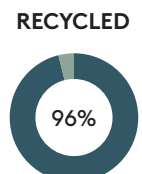

Product with GREENGUARD Gold Certificate.

Stool H.42cm (wooden seat) (MDF)

Code: SUN0230

COMPOSITION

| Material     | Weight |       |
|--------------|--------|-------|
| Steel        | 2,98kg | 63,3% |
| MDF board    | 1,56kg | 33,2% |
| Paint/chrome | 0,09kg | 3,0%  |
| PA           | 0,02kg | 0,5%  |