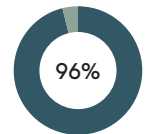

PRODUCT ECO PASSPORT

Stool H.75cm (wooden seat) (Oak/Walnut)

Code: SUN0030

COMPOSITION

Material	Weight
Steel	3,57kg 68,8%
Solid wood	1,42kg 27,5%
Paint/chrome	0,16kg 3,2%
PA	0,02kg 0,5%

RECYCLED

RECYCLABILITY

Product with GREENGUARD Gold Certificate.

Stool H.75cm (wooden seat) (MDF)

Code: SUN0030

COMPOSITION

Material	Weight
Steel	3,57kg 67,0%
MDF board	1,56kg 29,4%
Paint/chrome	0,16kg 3,1%
PA	0,02kg 0,5%

RECYCLED

RECYCLABILITY

Product with GREENGUARD Gold Certificate.

Stool H.75cm (upholstered seat)

Code: SUN0040

COMPOSITION

Material	Weight
Steel	3,57kg 68,3%
Molded PU foam	0,77kg 14,8%
MDF board	0,47kg 9,1%
Fabric and leather	0,21kg 4,1%
Paint/chrome	0,16kg 3,2%
PA	0,02kg 0,5%

RECYCLED

RECYCLABILITY

Product with GREENGUARD Gold Certificate.