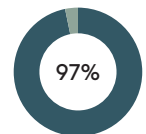

RECYCLABILITY

Product with GREENGUARD Gold Certificate.

Stool H.62cm (upholstered seat)

Code: SUN0140