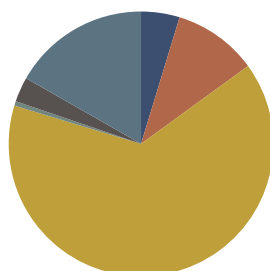

COMPOSITION

Material	Weight	
Steel	2,98kg	64,7%
Molded PU foam	0,77kg	16,7%
MDF board	0,47kg	10,3%
Fabric and leather	0,21kg	4,7%
Paint/chrome	0,14kg	3,0%
PA	0,02kg	0,6%