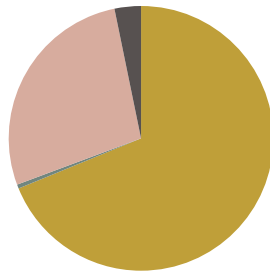

Code: SUN0030

COMPOSITION

| Material     | Weight       |
|--------------|--------------|
| Steel        | 3,57kg 68,8% |
| Solid wood   | 1,42kg 27,5% |
| Paint/chrome | 0,16kg 3,2%  |
| PA           | 0,02kg 0,5%  |