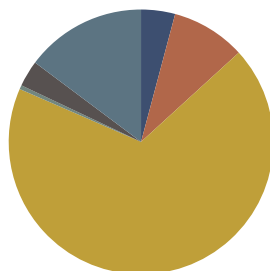

RECYCLED

RECYCLABILITY

Product with GREENGUARD Gold Certificate.

Stool H.62cm (upholstered seat)

Code: SUN0140

COMPOSITION

| Material           | Weight |       |
|--------------------|--------|-------|
| Steel              | 3,36kg | 67,1% |
| Molded PU foam     | 0,77kg | 15,5% |
| MDF board          | 0,47kg | 9,5%  |
| Fabric and leather | 0,21kg | 4,3%  |
| Paint/chrome       | 0,15kg | 3,1%  |
| PA                 | 0,02kg | 0,5%  |