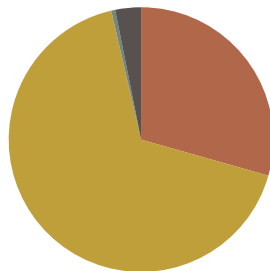

RECYCLED

RECYCLABILITY

Product with GREENGUARD Gold Certificate.

Stool H.62cm (wooden seat) (MDF)

Code: SUN0130

COMPOSITION

| Material     | Weight |       |
|--------------|--------|-------|
| Steel        | 3,36kg | 65,7% |
| MDF board    | 1,56kg | 30,7% |
| Paint/chrome | 0,15kg | 3,1%  |
| PA           | 0,02kg | 0,5%  |