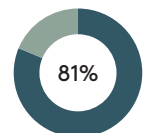

Stool H.62cm (wooden seat) (Oak/Walnut)

Code: SUN0130

COMPOSITION

Material	Weight	
Steel	3,36kg	67,6%
Solid wood	1,42kg	28,7%
Paint/chrome	0,15kg	3,2%
PA	0,02kg	0,5%

RECYCLED

RECYCLABILITY

Product with GREENGUARD Gold Certificate.

Stool H.62cm (wooden seat) (MDF)

Code: SUN0130

COMPOSITION

Material	Weight	
Steel	3,36kg	65,7%
MDF board	1,56kg	30,7%
Paint/chrome	0,15kg	3,1%
PA	0,02kg	0,5%

RECYCLED

RECYCLABILITY

Product with GREENGUARD Gold Certificate.

Stool H.62cm (upholstered seat)

Code: SUN0140

COMPOSITION

Material	Weight	
Steel	3,36kg	67,1%
Molded PU foam	0,77kg	15,5%
MDF board	0,47kg	9,5%
Fabric and leather	0,21kg	4,3%
Paint/chrome	0,15kg	3,1%
PA	0,02kg	0,5%

RECYCLED

RECYCLABILITY

Product with GREENGUARD Gold Certificate.