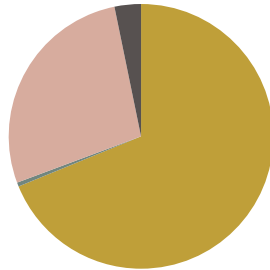

RECYCLED

RECYCLABILITY

Product with GREENGUARD Gold Certificate.

Stool H.62cm (wooden seat) (Oak/Walnut)

Code: SUN0130

COMPOSITION

| Material     | Weight |       |
|--------------|--------|-------|
| Steel        | 3,36kg | 67,6% |
| Solid wood   | 1,42kg | 28,7% |
| Paint/chrome | 0,15kg | 3,2%  |
| PA           | 0,02kg | 0,5%  |