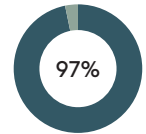

RECYCLABILITY

Product with GREENGUARD Gold Certificate.

Stool H.62cm (wooden seat) (MDF)

Code: SUN0130