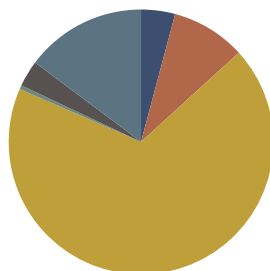

RECYCLED

RECYCLABILITY

Product with GREENGUARD Gold Certificate.

Stool H.75cm (upholstered seat)

Code: SUN0040

COMPOSITION

| Material           | Weight       |
|--------------------|--------------|
| Steel              | 3,57kg 68,3% |
| Molded PU foam     | 0,77kg 14,8% |
| MDF board          | 0,47kg 9,1%  |
| Fabric and leather | 0,21kg 4,1%  |
| Paint/chrome       | 0,16kg 3,2%  |
| PA                 | 0,02kg 0,5%  |