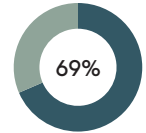

Stool H.62cm (wooden seat) (Oak/Walnut)

Code: SUN0130

COMPOSITION

Material	Weight	
Steel	3,36kg	67,6%
Solid wood	1,42kg	28,7%
Paint/chrome	0,15kg	3,2%
PA	0,02kg	0,5%

RECYCLED

RECYCLABILITY

Product with GREENGUARD Gold Certificate.

Stool H.62cm (wooden seat) (MDF)

Code: SUN0130

COMPOSITION

Material	Weight	
Steel	3,36kg	65,7%
MDF board	1,56kg	30,7%
Paint/chrome	0,15kg	3,1%
PA	0,02kg	0,5%

RECYCLED

RECYCLABILITY

Product with GREENGUARD Gold Certificate.

Stool H.62cm (upholstered seat)

Code: SUN0140

COMPOSITION

Material	Weight	
Steel	3,36kg	67,1%
Molded PU foam	0,77kg	15,5%
MDF board	0,47kg	9,5%
Fabric and leather	0,21kg	4,3%
Paint/chrome	0,15kg	3,1%
PA	0,02kg	0,5%

RECYCLED

RECYCLABILITY

Product with GREENGUARD Gold Certificate.