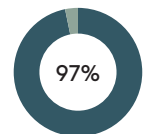

RECYCLABILITY

Product with GREENGUARD Gold Certificate.