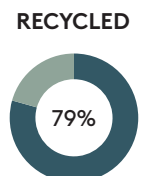

Product with GREENGUARD Gold Certificate.

Stool H.42cm (upholstered seat)

Code: SUN0240

COMPOSITION

| Material           | Weight |       |
|--------------------|--------|-------|
| Steel              | 2,98kg | 64,7% |
| Molded PU foam     | 0,77kg | 16,7% |
| MDF board          | 0,47kg | 10,3% |
| Fabric and leather | 0,21kg | 4,7%  |
| Paint/chrome       | 0,14kg | 3,0%  |
| PA                 | 0,02kg | 0,6%  |