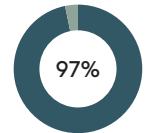

RECYCLABILITY

Product with GREENGUARD Gold Certificate.

Stool H.75cm (upholstered seat)

Code: SUN0040