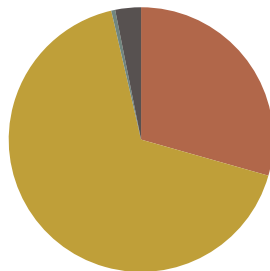

RECYCLED

RECYCLABILITY

Product with GREENGUARD Gold Certificate.

Stool H.75cm (wooden seat) (MDF)

Code: SUN0030

COMPOSITION

| Material     | Weight       |
|--------------|--------------|
| Steel        | 3,57kg 67,0% |
| MDF board    | 1,56kg 29,4% |
| Paint/chrome | 0,16kg 3,1%  |
| PA           | 0,02kg 0,5%  |