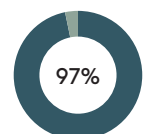

RECYCLABILITY

Product with GREENGUARD Gold Certificate.