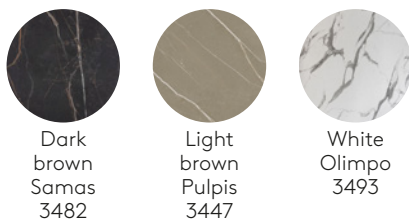

**Tabletops**

**Lacquered MDF**  
22mm

**W1 colours**

**W2 colours**

**Oak & walnut veneer**  
23mm

**Oak**

**Walnut**

**Melamine**  
22mm MDF core

**Solid FENIX®**  
12mm black core

**FENIX® laminate**  
20mm

**Solid HPL**  
12mm black core

**Solid HPL**  
12mm white core

**Solid HPL**  
12mm sand core

**Solid HPL STONES**  
12mm

**Table base with height 103cm** (top not included)

Code: **MLB0006**

Table base with central column in steel tube and 4 spoke cast aluminum base. Height 103cm.

**Finishes:** in chrome or micro-textured powder coated in colours M1 and M2 from our metallic swatch card.