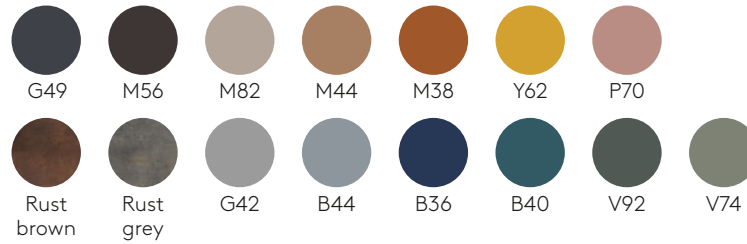

**WARRANTY**

5 years

**FINISHES**

Finishes book [+info](#)

**Steel frames**

**M1 colours**

**M2 colours**

**Chrome**

**Tabletops**

**Lacquered MDF**  
22mm

**W1 colours**

**W2 colours**

**Oak & walnut veneer**  
23mm

**Oak**

**Walnut**

**Melamine**  
22mm MDF core

**Solid FENIX®**  
12mm black core

**FENIX® laminate**  
20mm

**Solid HPL**  
12mm black core

**Solid HPL**  
12mm white core

**Solid HPL**  
12mm sand core

**Solid HPL STONES**  
12mm

**Table base with height 103cm** (top not included)