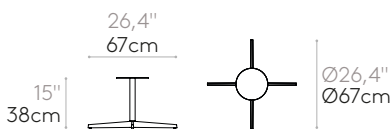

4,2kg

2 units
10,2 kg
0,28 m³
0,37 yd³