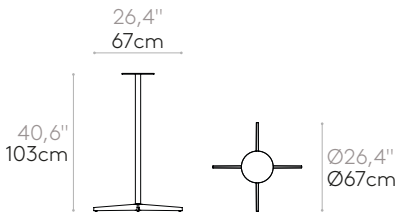

**Solid FENIX®**  
12mm black core

**FENIX® laminate**  
20mm

**Solid HPL**  
12mm black core

**Solid HPL**  
12mm white core

**Solid HPL**  
12mm sand core

**Solid HPL STONES**  
12mm

**Table base with height 103cm** (top not included)

Code: **MLB0006**

Table base with central column in steel tube and 4 spoke cast aluminum base. Height 103cm.

**Finishes:** in chrome or micro-textured powder coated in colours M1 and M2 from our metallic swatch card.

**Glides:** plastic glides as standard.

5,3kg

1 unit  
7,3 kg  
0,28 m<sup>3</sup>  
0,36 yd<sup>3</sup>

**Table base with height 73cm** (top not included)

Code: **MLB0004**

Table base with central column in steel tube and 4 spoke cast aluminum base. Height 73cm.