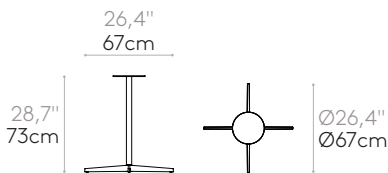

4,8kg

1 unit
6,6 kg
0,21 m³
0,28 yd³