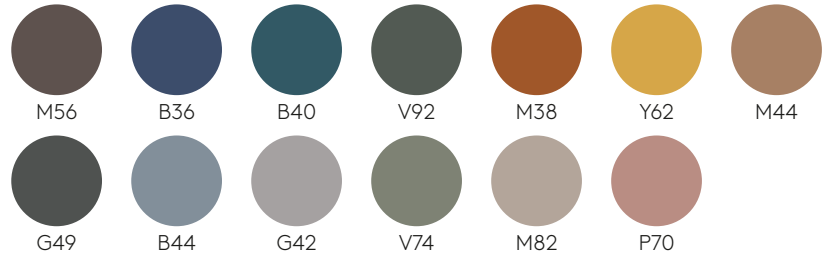

**WARRANTY**

5 years

**FINISHES**

Finishes book [+info](#)

**Steel frames**

**M1 colours**

**M2 colours**

**Chrome**

**Tabletops**

**Lacquered MDF**  
22mm

**W1 colours**

**W2 colours**

**Oak & walnut veneer**  
23mm

**Oak**

**Walnut**

**Melamine**  
22mm MDF core

**Solid FENIX®**  
12mm black core

**FENIX® laminate**  
20mm

**Solid HPL**  
12mm black core

**Solid HPL**  
12mm white core

**Solid HPL**  
12mm sand core

**Solid HPL STONES**  
12mm

**Table base with height 103cm** (top not included)

Code: **MLB0006**

Table base with central column in steel tube and 4 spoke cast aluminum base. Height 103cm.

**Finishes:** in chrome or micro-textured powder coated in colours M1 and M2 from our metallic swatch card.