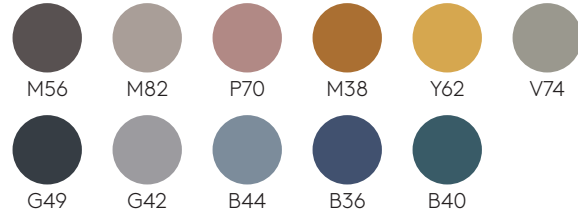

Aluminum

M2 colours

G49

M56

M82

P70

M38

Y62

V74

Rust brown

Rust grey

G42

B44

B36

B40

Chrome

Tabletops

Lacquered MDF
22mm

W1 colours

W2 colours

Oak & walnut veneer
23mm

Oak

Melamine
22mm

FENIX® laminate
14mm

Solid HPL
12mm black core

Solid FENIX®
12mm

Table base height 103cm (top not included)

Code: **MLB0006**

Table base with central column in steel tube and 4 spoke base in aluminum. Height 103cm.

Finishes: polyester powder coated in colours M1, M2 and chrome from the metallic swatch card.