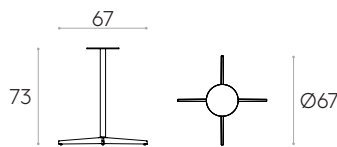

4,8kg

1 unit
6,6 kg
0,21 m³

Table base height 38cm (top not included)

Code: **MLB0002**

Table base with central column in steel tube and 4 spoke base in aluminum. Height 38cm.

Finishes: polyester powder coated in colours M1, M2 and chrome from the metallic swatch card.

Glides: plastic glides as standard.