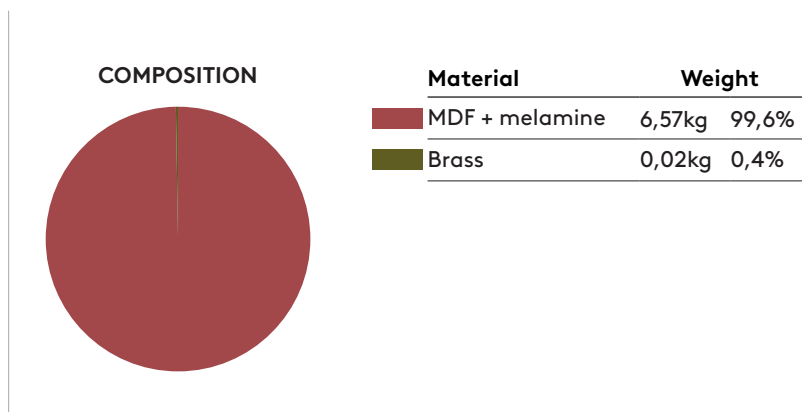

Round table top (Fenix)

Code: **TAP*******

RECYCLED

RECYCLABILITY

*****The values are calculated for the Ø70cm table top. The % are similar for all the table tops, in case you need a specific one, please contact with our Customer Service.

Round table top (Lacquered MDF)

Code: **TAP*******

RECYCLED

RECYCLABILITY

*****The values are calculated for the Ø70cm table top. The % are similar for all the table tops, in case you need a specific one, please contact with our Customer Service.

Square table top (Melamine)

Code: **TAP*******

RECYCLED

RECYCLABILITY

*****The values are calculated for the 70x70cm table top. The % are similar for all the table tops, in case you need a specific one, please contact with our Customer Service.