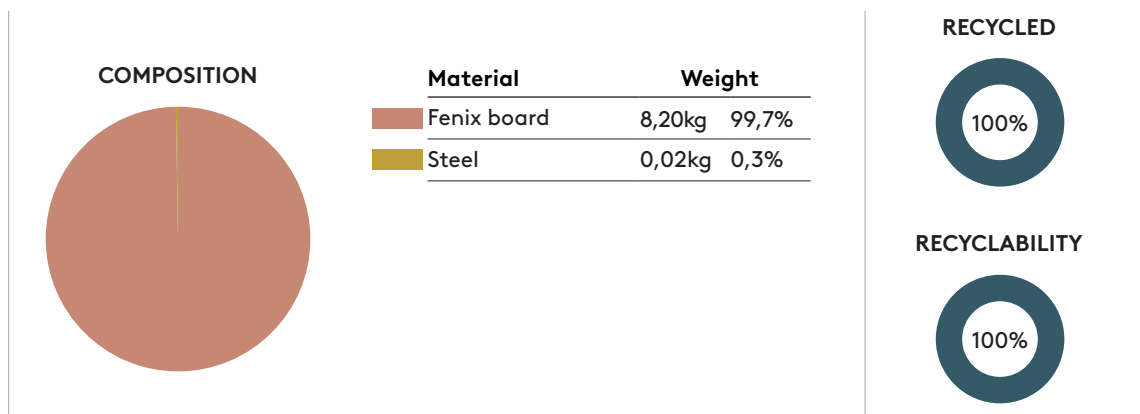

Square table top (Fenix)

Code: **TAP*******

*****The values are calculated for the 70x70cm table top. The % are similar for all the table tops, in case you need a specific one, please contact with our Customer Service.