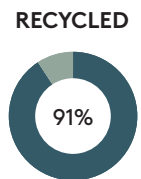

*****The values are calculated for the Ø70cm table top. The % are similar for all the table tops, in case you need a specific one, please contact with our Customer Service.

Round table top (HPL)

Code: TAP*****