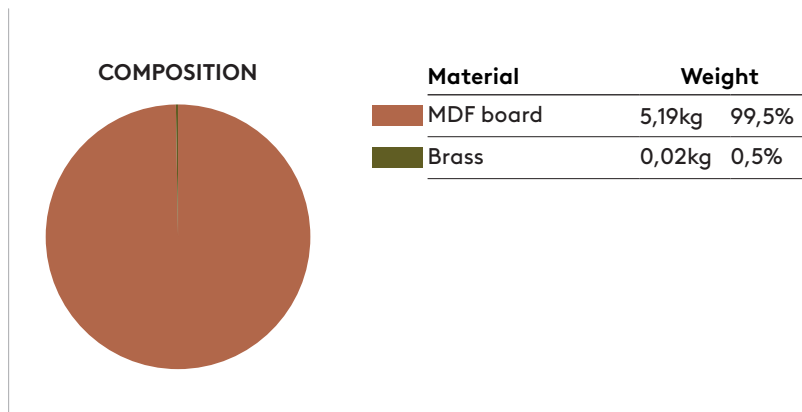

Round table top (HPL)

Code: TAP*****

Material	Weight
HPL board	6,22kg 99,6%
Steel	0,02kg 0,4%

*****The values are calculated for the Ø70cm table top. The % are similar for all the table tops, in case you need a specific one, please contact with our Customer Service.

Round table top (Fenix)

Code: **TAP*******

RECYCLED

RECYCLABILITY

*****The values are calculated for the Ø70cm table top. The % are similar for all the table tops, in case you need a specific one, please contact with our Customer Service.

Round table top (Lacquered MDF)

Code: **TAP*******

RECYCLED

RECYCLABILITY

*****The values are calculated for the Ø70cm table top. The % are similar for all the table tops, in case you need a specific one, please contact with our Customer Service.