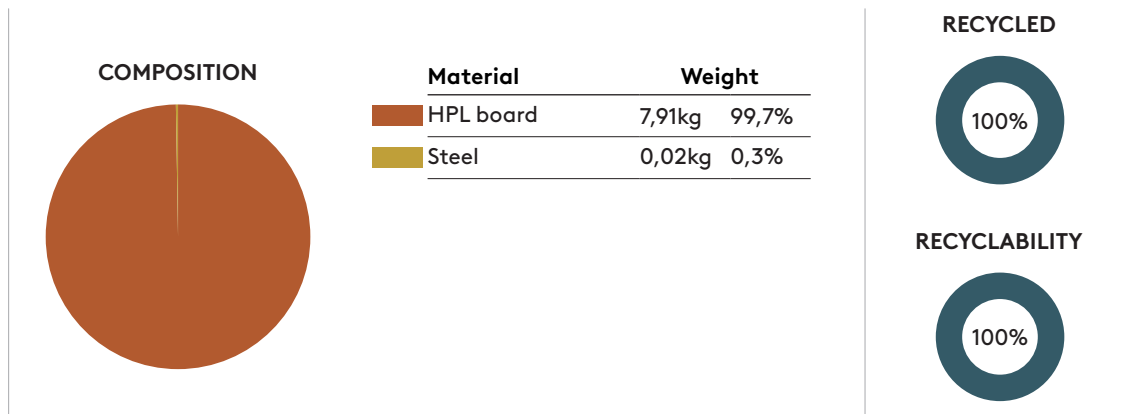

Square table top (HPL)

Code: **TAP*******

*****The values are calculated for the 70x70cm table top. The % are similar for all the table tops, in case you need a specific one, please contact with our Customer Service.