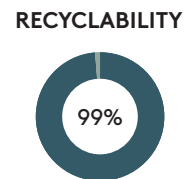

*****The values are calculated for the Ø70cm table top. The % are similar for all the table tops, in case you need a specific one, please contact with our Customer Service.

Round table top (Oak)

Code: TAP*****