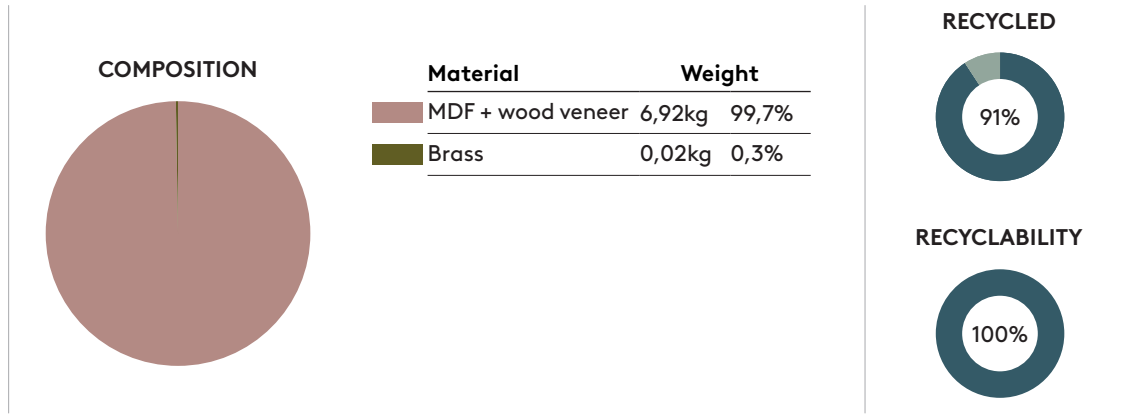

Square table top (Oak)

Code: **TAP*******

*****The values are calculated for the 70x70cm table top. The % are similar for all the table tops, in case you need a specific one, please contact with our Customer Service.