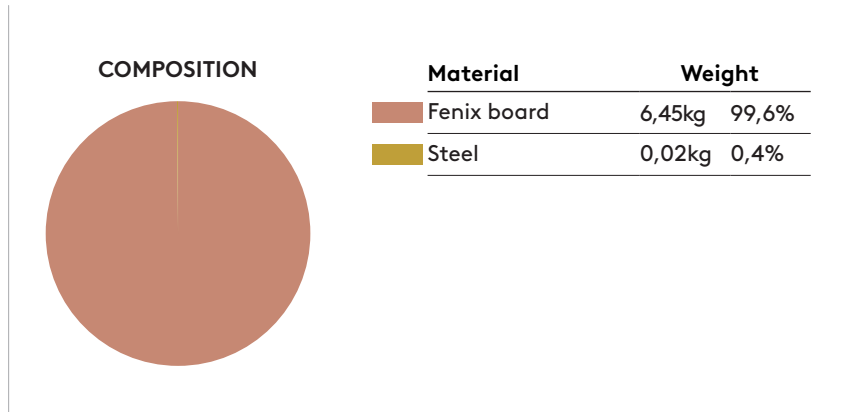

Round table top (Oak)

Code: TAP*****

Material	Weight
MDF + wood veneer	5,50kg 99,6%
Brass	0,02kg 0,4%

*****The values are calculated for the Ø70cm table top. The % are similar for all the table tops, in case you need a specific one, please contact with our Customer Service.

Round table top (HPL)

Code: TAP*****

Material	Weight
HPL board	6,22kg 99,6%
Steel	0,02kg 0,4%

*****The values are calculated for the Ø70cm table top. The % are similar for all the table tops, in case you need a specific one, please contact with our Customer Service.

Round table top (Fenix)

Code: **TAP*******

RECYCLED

RECYCLABILITY

*****The values are calculated for the Ø70cm table top. The % are similar for all the table tops, in case you need a specific one, please contact with our Customer Service.