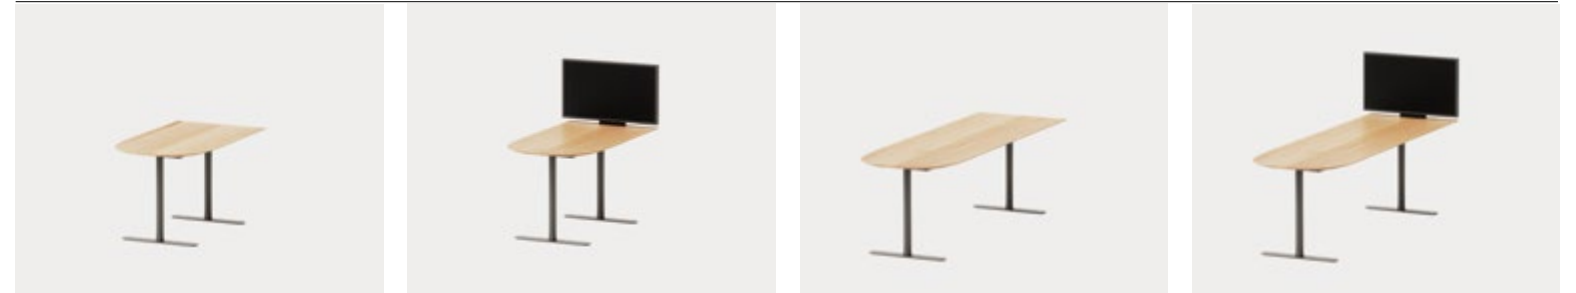

COMPOSITION EXAMPLES

Configuration 1

Configuration 2

Configuration 3

Configuration 4

Configuration 5

Configuration 6

Configuration 7

Configuration 8

ELECTRIFICATION

ACCESSORIES

Kern.

Low tables

Kern includes a collection of coffee and side tables with round, oval, square and rectangular surfaces, designed to stand alone or combine seamlessly with Sofas and Modules, enhancing their collaborative potential.