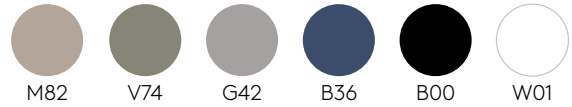

Polypropylene mono-shell

Upholstery: Available in all fabrics and leathers indicated in our finishes book.

Finishes book [+info](#)

ENVIRONMENT & HEALTH

INCLASS production processes are certified according to environmental standards ISO 14001 in order to minimise any impact on the environment. ISO 14001 certificate [+info](#)
The seat shells are produced with recycled plastic Ecoplas®.

The products marked achieved GREENGUARD Gold Certification with all the fabrics from G1 to G7 [+info](#)

FIRE REQUIREMENTS

The polyurethane foam of the seat meets EN 1021-1 & 2. The polyurethane foam of the backrest meets CRIB 5 and CAL 117.

*We recommend the use of wool or non-flammable synthetic fabrics.

*Please contact our Customer Service department if your project has specific flammability needs or if you need to know if all components comply with the required standards.

QUALITY STANDARDS

The quality management system of INCLASS is certified in accordance with ISO 9001 in all the design, manufacturing and sales procedures of its products.
ISO 9001 certificate [+info](#)

PRODUCT CERTIFICATIONS

UNE-EN 1335-2:2019 - Office furniture. Office work chair. Part 2: Safety requirements.

ANSI/BIFMA X5.1:2017 - Office Seating. Comfort, safety, and durability.

INCLASS products have been extensively tested to exceed industry testing standards at AIDIMME. AIDIMME is member of the European network INNOVAWOOD and its testing laboratories are accredited by ENAC.

COMPANY CERTIFICATIONS & ACCREDITATIONS

ISO 9001 - Quality management systems

ISO 14001 - Environmental management systems

FSC® - The mark of responsible forestry. Certificate C194846

AIDIMME Partner - Metal-processing, furniture, wood and packaging technology institute

IBV Partner - Valencia Institute of Biomechanics

ADVC Membership - Association of Designers of the Valencian Community

ENVALORA Membership - Collective System of Extended Producer Responsibility

WARRANTY

5 years

+ INFO: <https://inclass.es/collection/orus/>