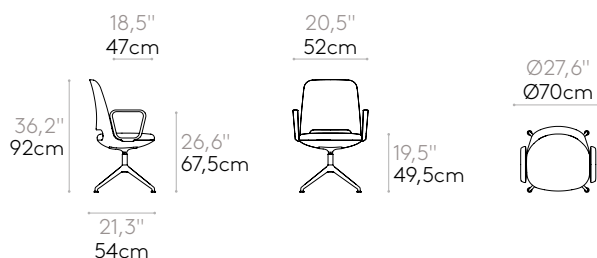

Swivel armchair (4 spoke aluminum swivel base)

Code: **ORU0130**

Swivel armchair with 4 spoke base and swivel column. The seat height is not adjustable.

The plastic outer shell is available in six recycled plastic colours.

Seat: made with moulded CMHR polyurethane foam with a density of 40 kg/m³.

Backrest: made of 100% recycled polypropilene Ecoplas®. Optionally, the chair may include an upholstered backrest cover for a greater comfort. The chairs with upholstered backrest cover may also include an adjustable backrest support.

Seat finishes: in all the fabrics and leathers indicated in our finishes book.

Arms: made of cast aluminum. Painted in the same colour of the chair's base.

Base: the chairs in white and black plastic are equipped with a 5 spoke polyamide base in the same colour. The chairs with plastic in the other four colours are equipped with a 5 spoke aluminum base painted in the same colour. Base in polished alluminum is available upon request.

Glides: plastic glides as standard. Felt glides are available with an upcharge.

Product with GREENGUARD Gold Certificate.