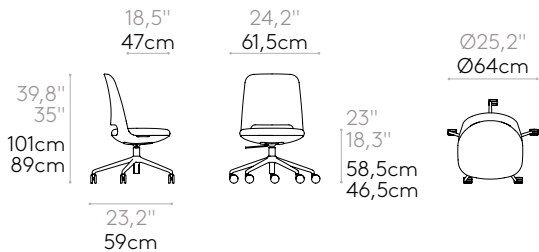

5 years

+ INFO: <https://inclass.es/collection/orus/>

**Swivel chair (5 spoke aluminum swivel base on casters + gas lift + tilt mechanism)**

Code: **ORU0020**

Swivel task and meeting chair with height adjustable gas lift column and tilt movement. The seat height is adjustable.

**Movement:** 12° inclination mechanism with tilt lock in working position and safety release. Adjustable seat height.

**Seat finishes:** in all the fabrics and leathers indicated in our finishes book.

**Casters:** Ø65mm twin wheel swivel casters with soft tread as standard. Casters with hard tread are available as an option.

Product with GREENGUARD Gold Certificate.

COM 140cm / 55,1" per unit

1 unit	77cm / 30,3"
8 or more units	77cm / 30,3"