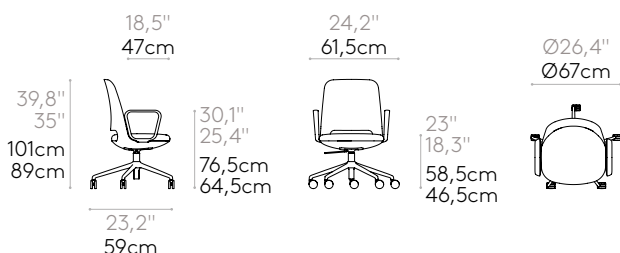

Swivel armchair (5 spoke aluminum swivel base on casters + gas lift + tilt mechanism)

Code: **ORU0120**

Swivel task and meeting armchair with height adjustable gas lift column and tilt movement. The seat height is adjustable.

The plastic outer shell is available in six recycled plastic colours.

Seat: made with moulded CMHR polyurethane foam with a density of 40 kg/m³.

Backrest: made of 100% recycled polypropilene Ecoplas®. Optionally, the chair may include an upholstered backrest cover for a greater comfort. The chairs with upholstered backrest cover may also include an adjustable backrest support.

Movement: 12° inclination mechanism with tilt lock in working position and safety release. Adjustable seat height.

Seat finishes: in all the fabrics and leathers indicated in our finishes book.

Arms: made of cast aluminum. Painted in the same colour of the chair's base.

Base: the chairs in white and black plastic are equipped with a 5 spoke polyamide base in the same colour. The chairs with plastic in the other four colours are equipped with a 5 spoke aluminum base painted in the same colour. Base in polished alluminum is available upon request.

Casters: Ø65mm twin wheel swivel casters with soft tread as standard. Casters with hard tread are available as an option.

Product with GREENGUARD Gold Certificate.