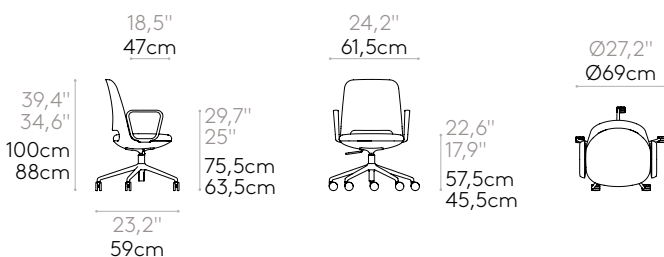

10,1kg	1 unit	12,1 kg 0,31 m <sup>3</sup> 0,41 yd <sup>3</sup>
--------	--------	--

**Swivel armchair (5 spoke aluminum swivel base on casters + gas lift)**

Code: **ORU0110**

Swivel task and meeting armchair with height adjustable gas lift column. The seat height is adjustable. The plastic outer shell is available in six recycled plastic colours.

**Casters:** Ø65mm twin wheel swivel casters with soft tread as standard. Casters with hard tread are available as an option.

Product with GREENGUARD Gold Certificate.

COM 140cm / 55,1" per unit	
1 unit	77cm / 30,3"
8 or more units	77cm / 30,3"
COM will be priced as G2	

12,4kg	1 unit	14,4 kg 0,31 m <sup>3</sup> 0,41 yd <sup>3</sup>
--------	--------	--

\* Numbers may vary based on the exact options selected.

**Swivel chair (4 spoke aluminum swivel base)**

Code: **ORU0030**