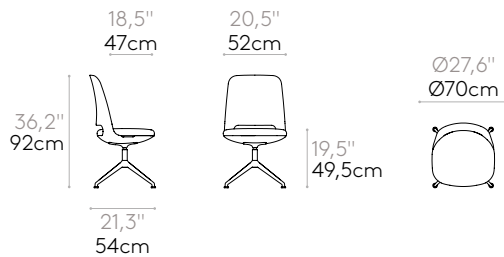

Swivel chair (4 spoke aluminum swivel base)

Code: **ORU0030**

Swivel chair with 4 spoke base and swivel column. The seat height is not adjustable.

The plastic outer shell is available in six recycled plastic colours.

Seat: made with moulded CMHR polyurethane foam with a density of 40 kg/m³.

Backrest: made of 100% recycled polypropilene Ecoplas®. Optionally, the chair may include an upholstered backrest cover for a greater comfort. The chairs with upholstered backrest cover may also include an adjustable backrest support.

Seat finishes: in all the fabrics and leathers indicated in our finishes book.

Base: the chairs in white and black plastic are equipped with a 5 spoke polyamide base in the same colour. The chairs with plastic in the other four colours are equipped with a 5 spoke aluminum base painted in the same colour. Base in polished alluminum is available upon request.

Glides: plastic glides as standard. Felt glides are available with an upcharge.

Product with GREENGUARD Gold Certificate.