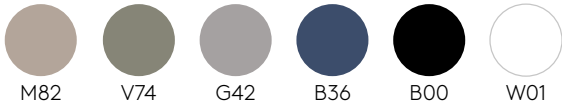

FINISHES

Base & arms finishes