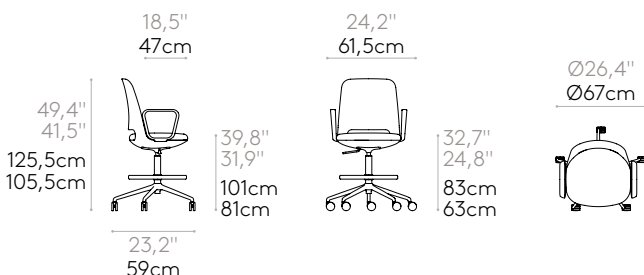

Swivel stool with arms (5 spoke aluminum swivel base on casters + gas lift + footrest)

Code: **ORU0140**

Swivel task and meeting stool with arms and height adjustable gas lift column. The seat height is adjustable. The plastic outer shell is available in six recycled plastic colours.

Seat: made with moulded CMHR polyurethane foam with a density of 40 kg/m³.

Backrest: made of 100% recycled polypropilene Ecoplas®. Optionally, the chair may include an upholstered backrest cover for a greater comfort. The chairs with upholstered backrest cover may also include an adjustable backrest support.

Seat finishes: in all the fabrics and leathers indicated in our finishes book.

Arms: made of cast aluminum. Painted in the same colour of the chair's base.

Footrest: height adjustable footrest made of steel tube painted in the same colour of the chair's base.

Base: the chairs in white and black plastic are equipped with a 5 spoke polyamide base in the same colour. The chairs with plastic in the other four colours are equipped with a 5 spoke aluminum base painted in the same colour. Base in polished alluminum is available upon request.

Casters: Ø65mm twin wheel swivel casters with soft tread as standard. Casters with hard tread are available as an option.

Product with GREENGUARD Gold Certificate.