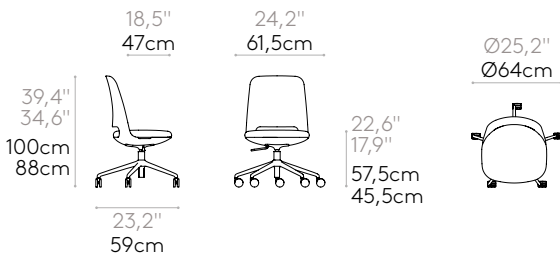

Swivel chair (5 spoke aluminum swivel base on casters + gas lift)

Code: **ORU0010**

Swivel task and meeting chair with height adjustable gas lift column. The seat height is adjustable. The plastic outer shell is available in six recycled plastic colours.

Seat: made with moulded CMHR polyurethane foam with a density of 40 kg/m³.

Backrest: made of 100% recycled polypropilene Ecoplas®. Optionally, the chair may include an upholstered backrest cover for a greater comfort. The chairs with upholstered backrest cover may also include an adjustable backrest support.

Seat finishes: in all the fabrics and leathers indicated in our finishes book.

Base: the chairs in white and black plastic are equipped with a 5 spoke polyamide base in the same colour. The chairs with plastic in the other four colours are equipped with a 5 spoke aluminum base painted in the same colour. Base in polished alluminum is available upon request.

Casters: Ø65mm twin wheel swivel casters with soft tread as standard. Casters with hard tread are available as an option.

Product with GREENGUARD Gold Certificate.