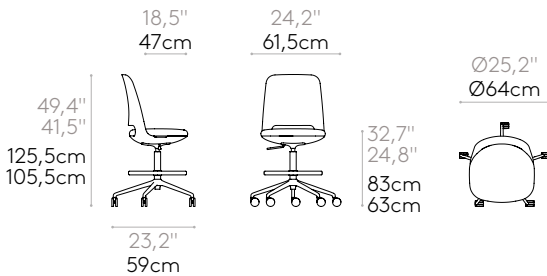

**Casters:** Ø65mm twin wheel swivel casters with soft tread as standard. Casters with hard tread are available as an option.

Product with GREENGUARD Gold Certificate.

COM 140cm / 55,1" per unit	
1 unit	77cm / 30,3"
8 or more units	77cm / 30,3"
COM will be priced as G2	